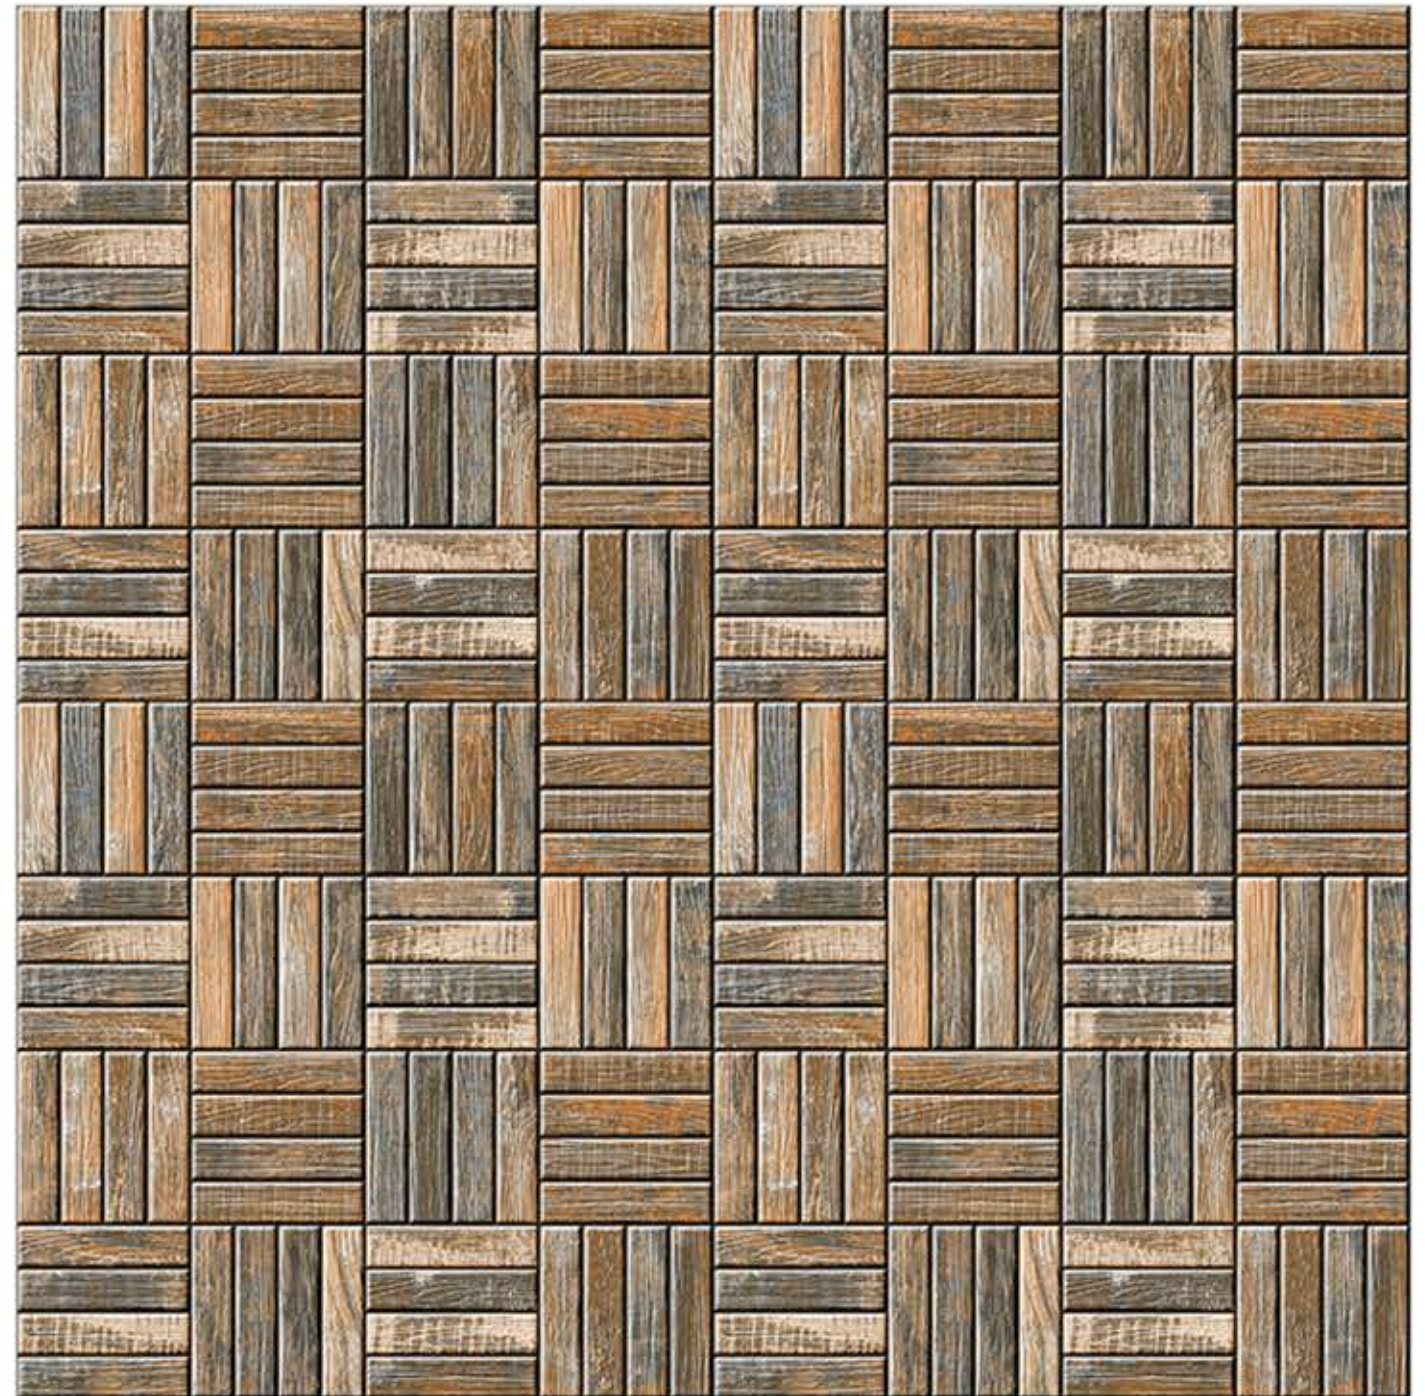

300x
300mm

PUNCH SERIES

DIGITAL PARKING TILES

D.NO. - 613