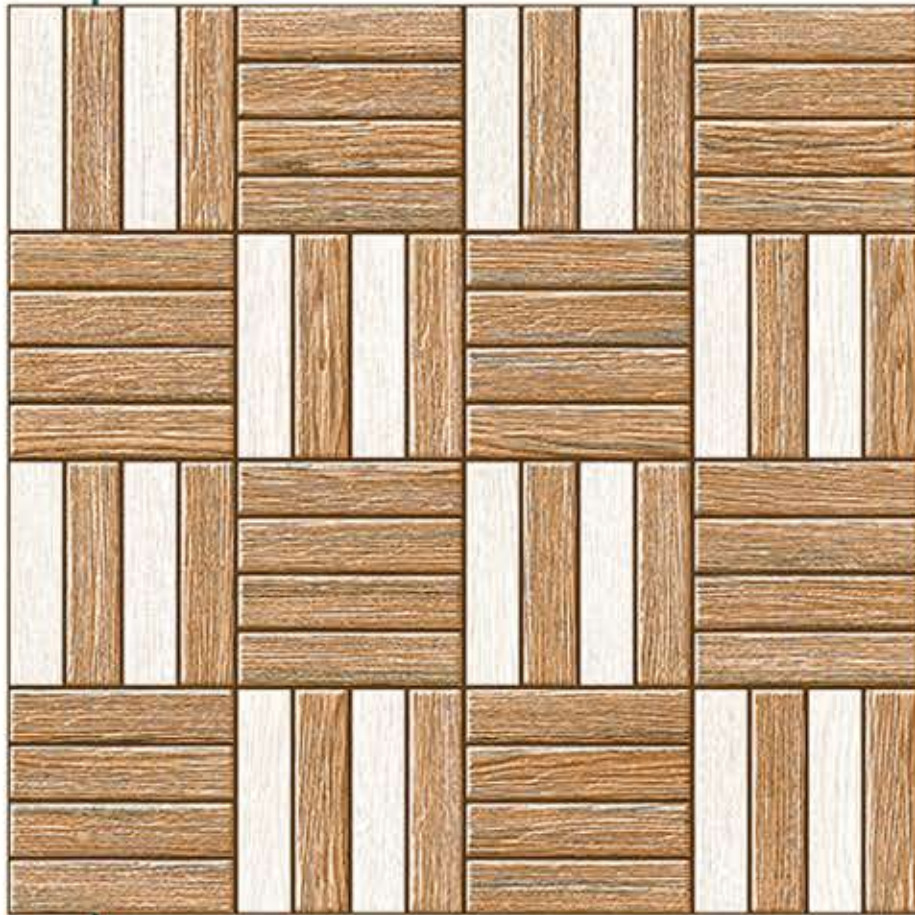

300x
300mm

PUNCH SERIES

DIGITAL PARKING TILES

D.NO. - 601