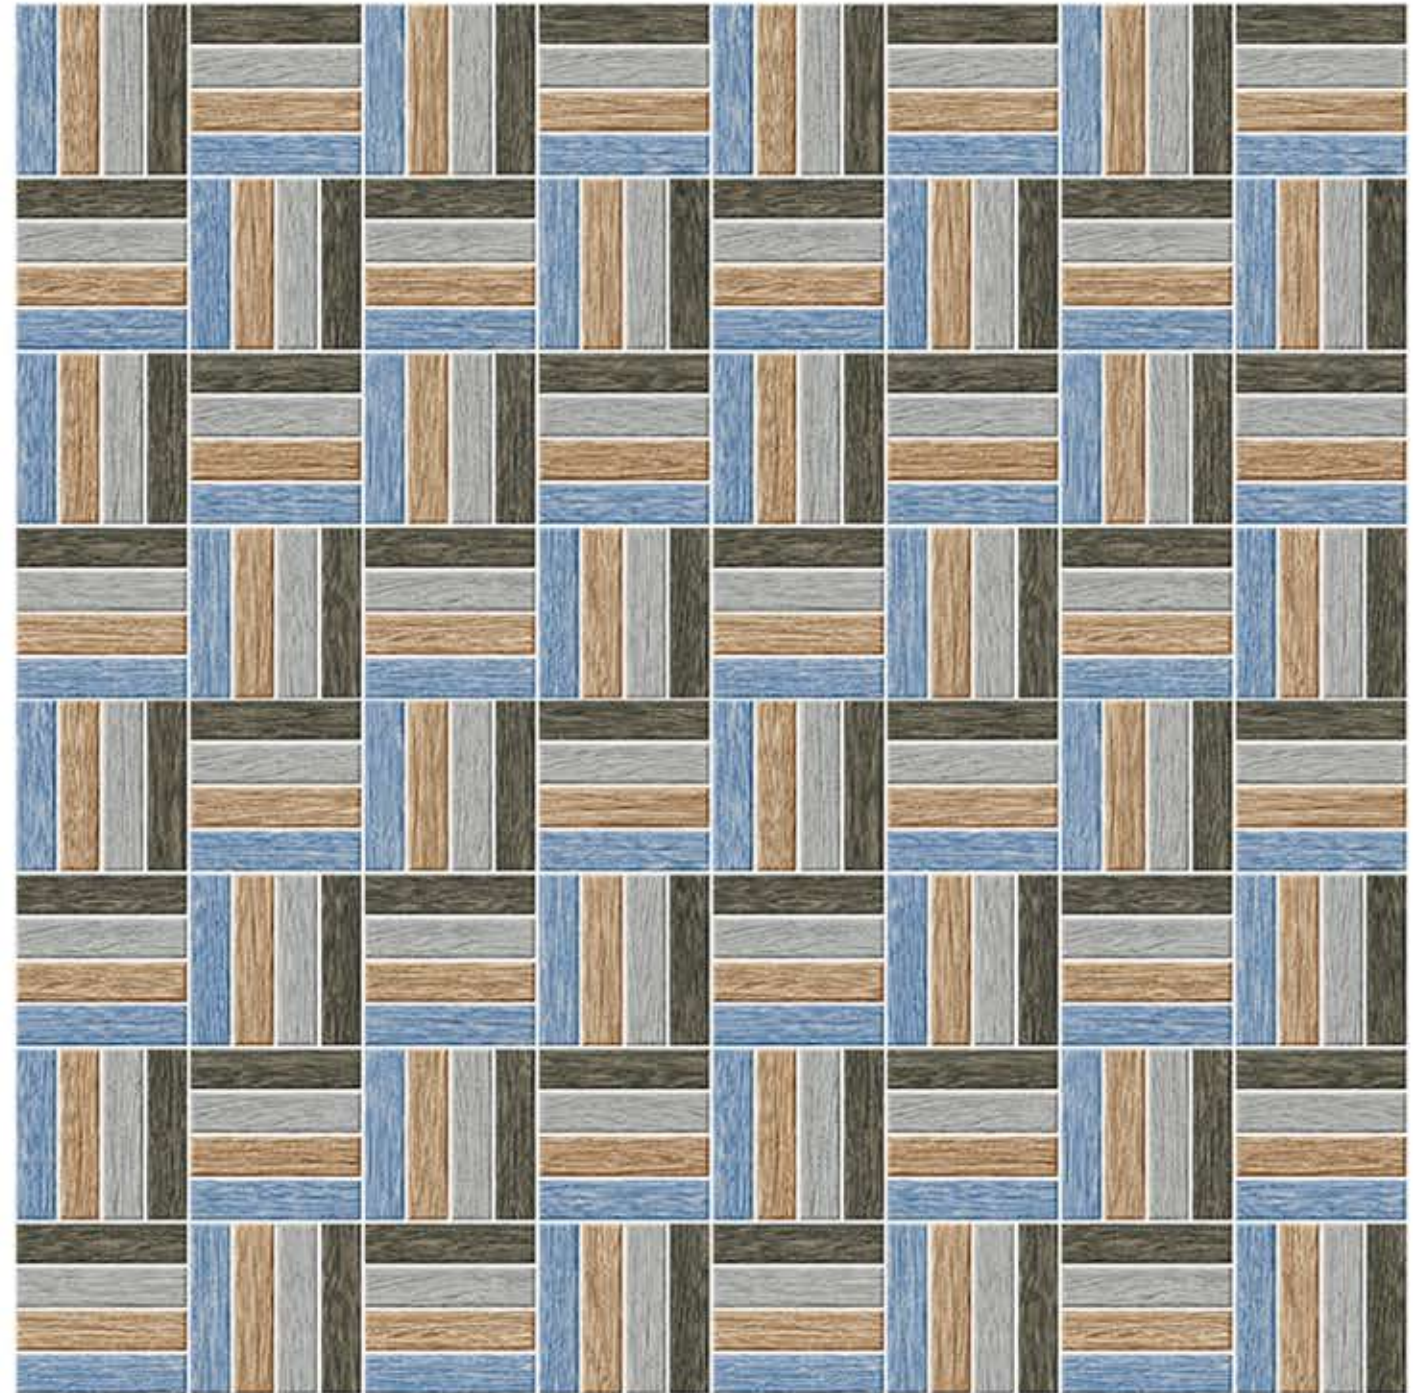

WATER
RESISTANCE

300x
300mm

PUNCH SERIES

DIGITAL PARKING TILES

D.NO. - 603

RANDOM
DESIGN

FLOOR
TILE

COLOR
OPTIONS