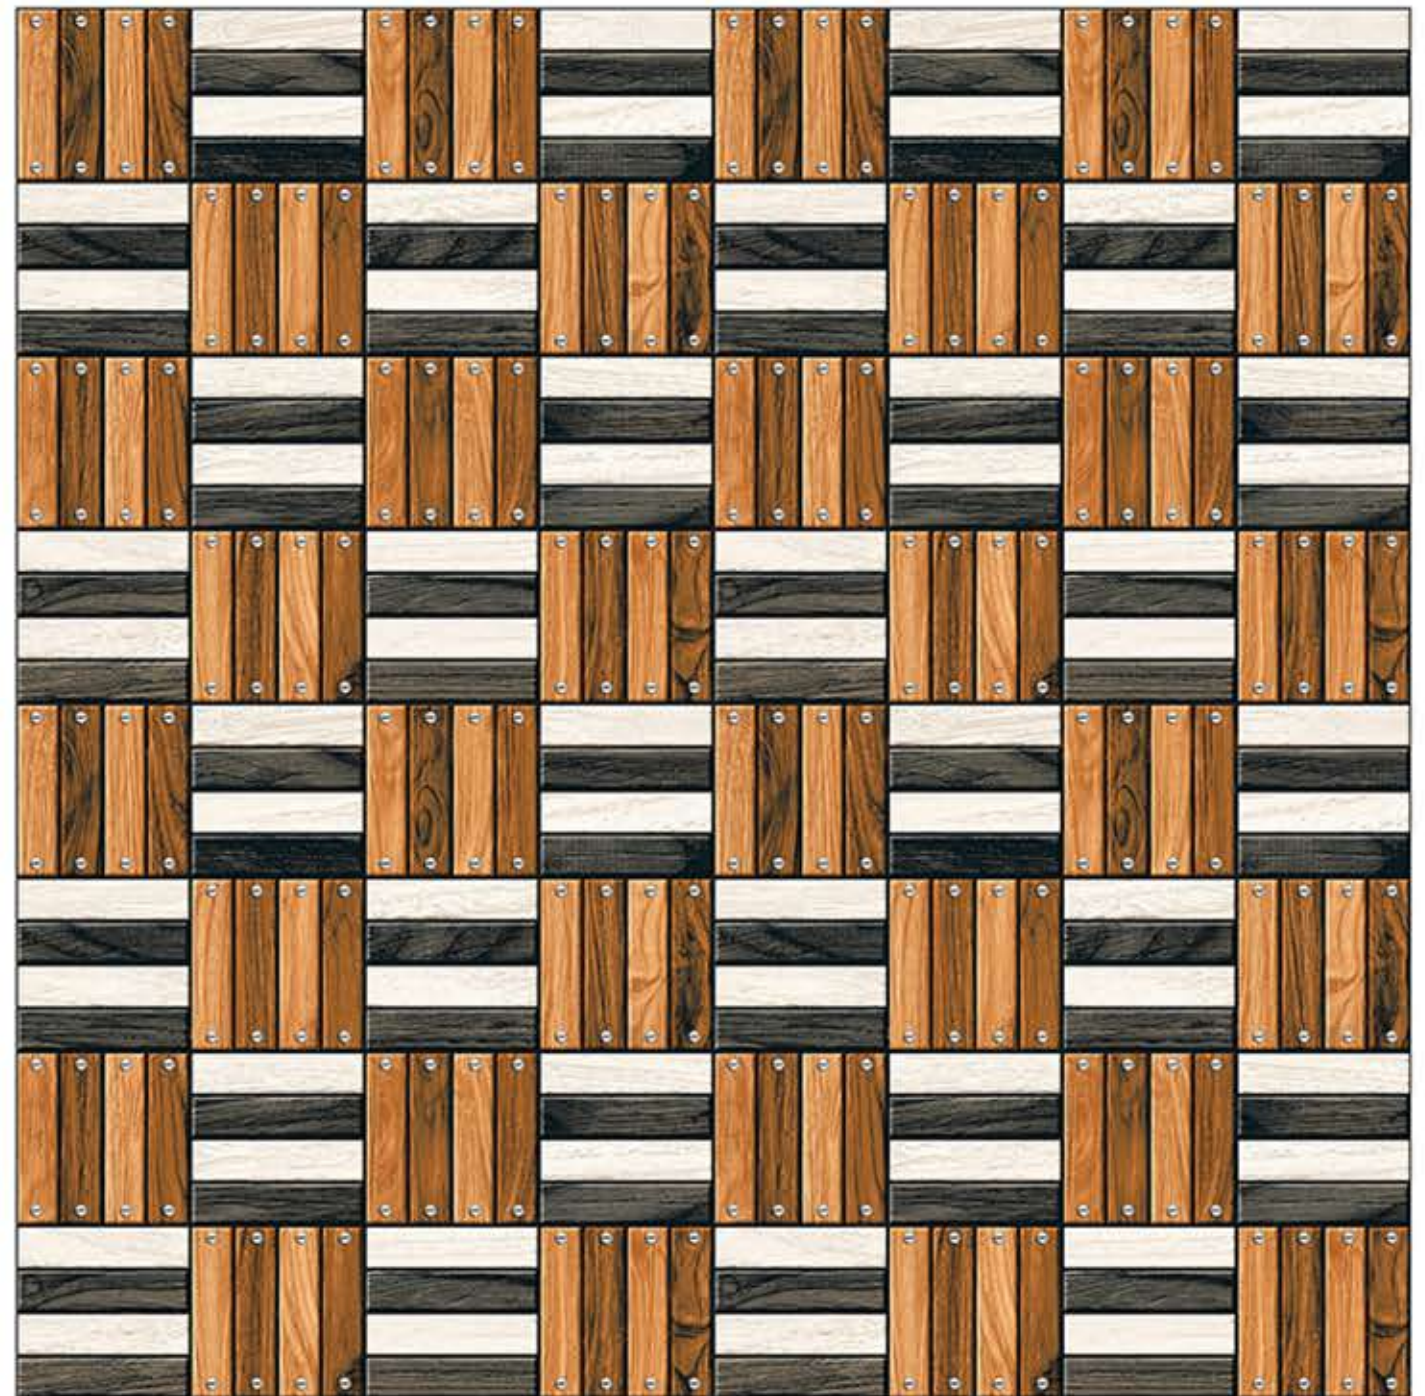

300x
300mm

PUNCH SERIES

DIGITAL PARKING TILES

D.NO. - 602

RANDOM
DESIGN

FLOOR
TILE

COLOR
OPTIONS

HIGH
RESISTANCE