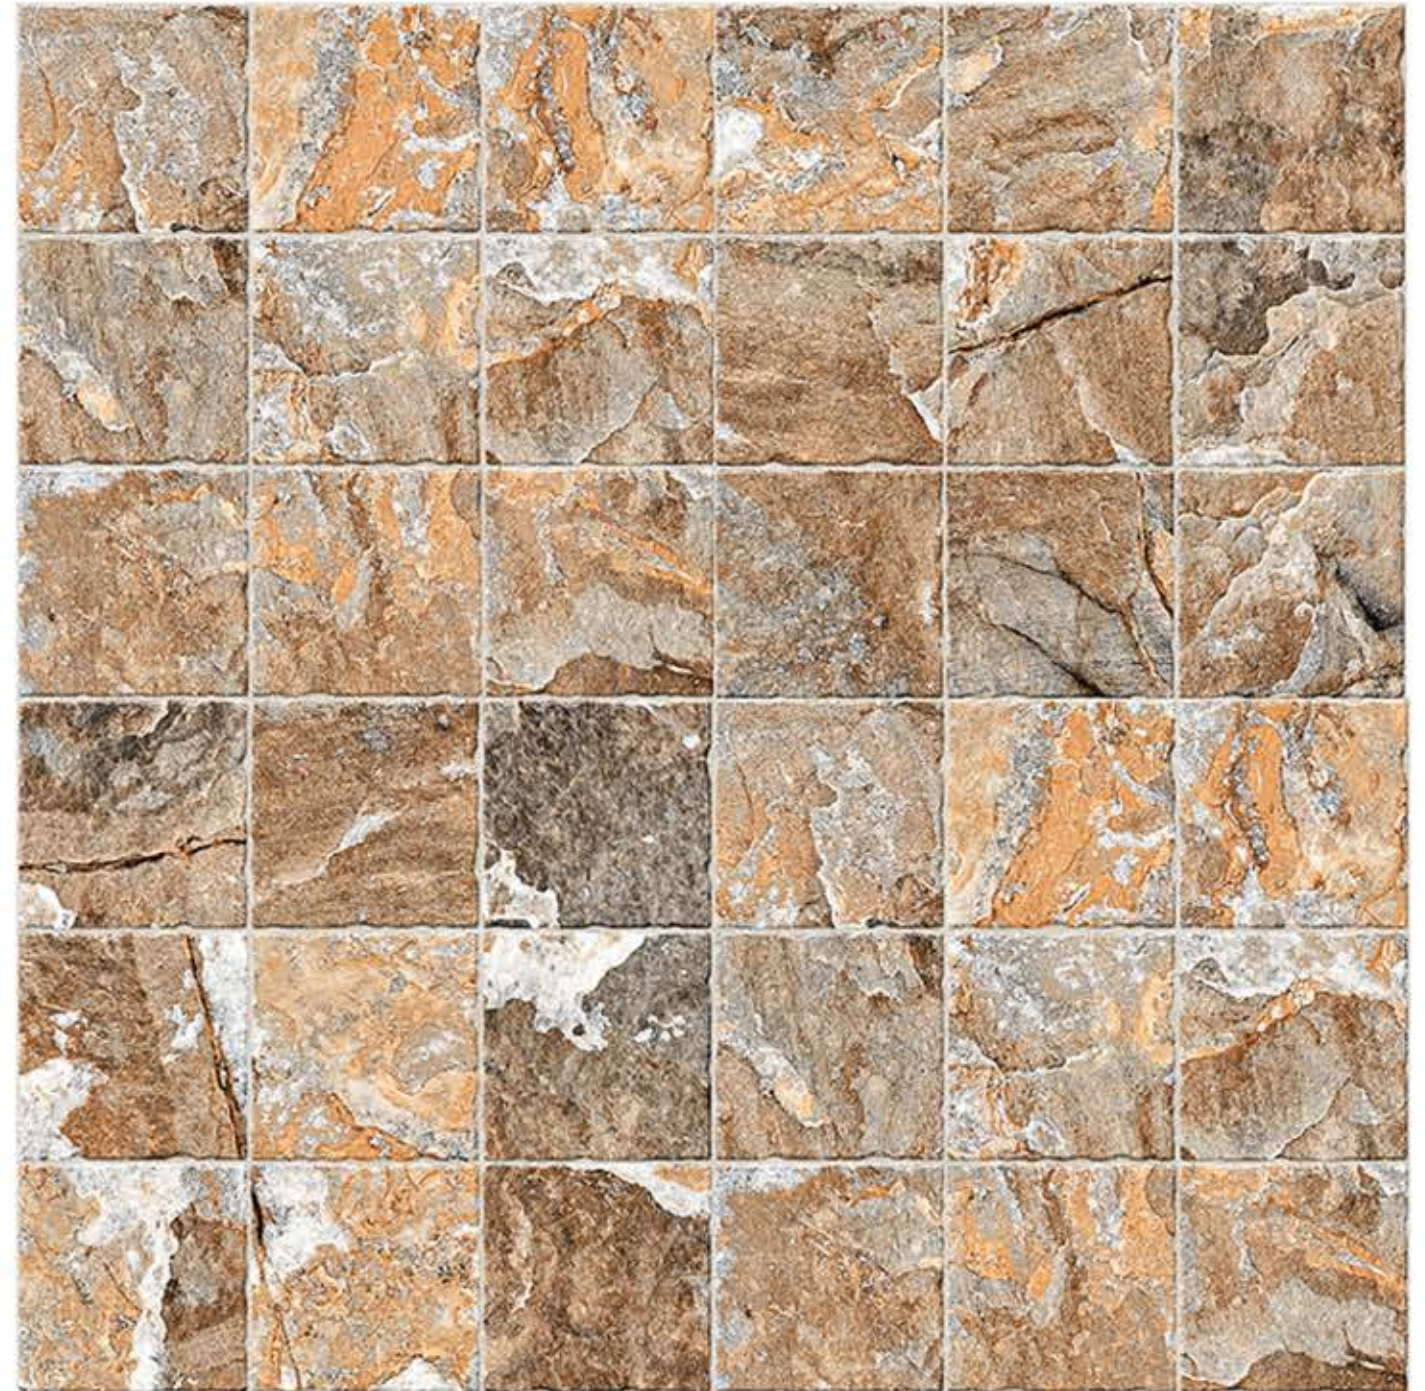

300x
300
mm

PUNCH SERIES

DIGITAL PARKING TILES

D.NO. - 810

300x
300
mm

PUNCH SERIES

DIGITAL PARKING TILES

D.NO. - 811