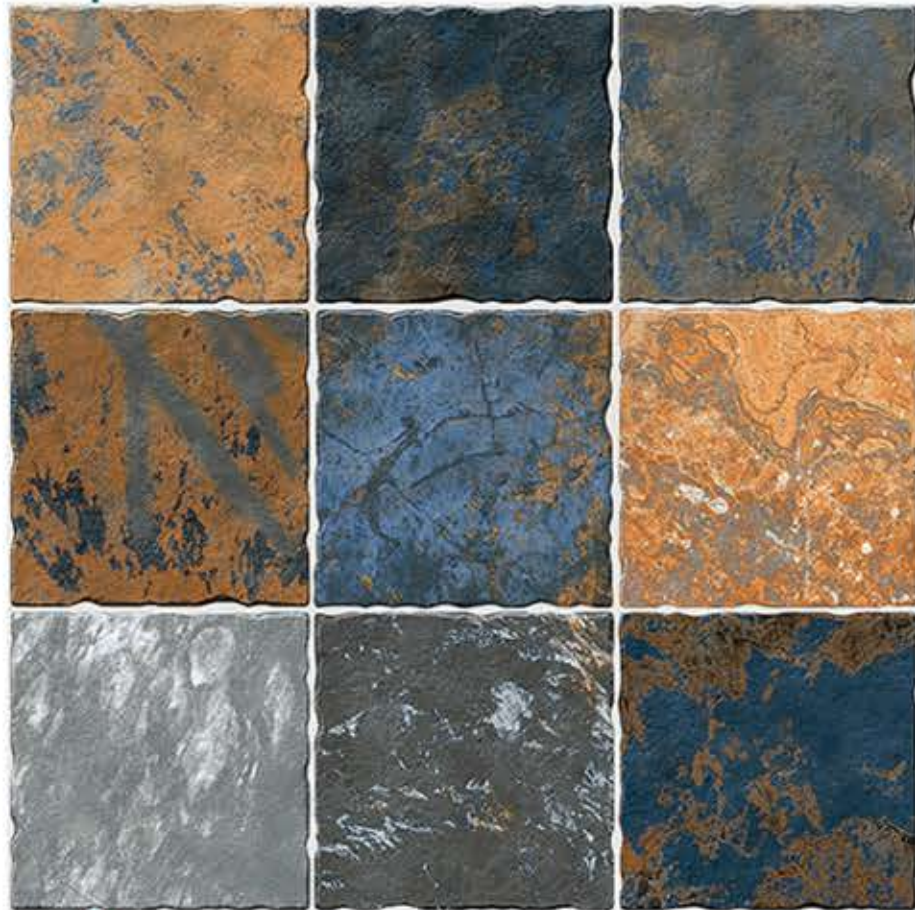

300x
300
mm

PUNCH SERIES

DIGITAL PARKING TILES

D.NO. - 805